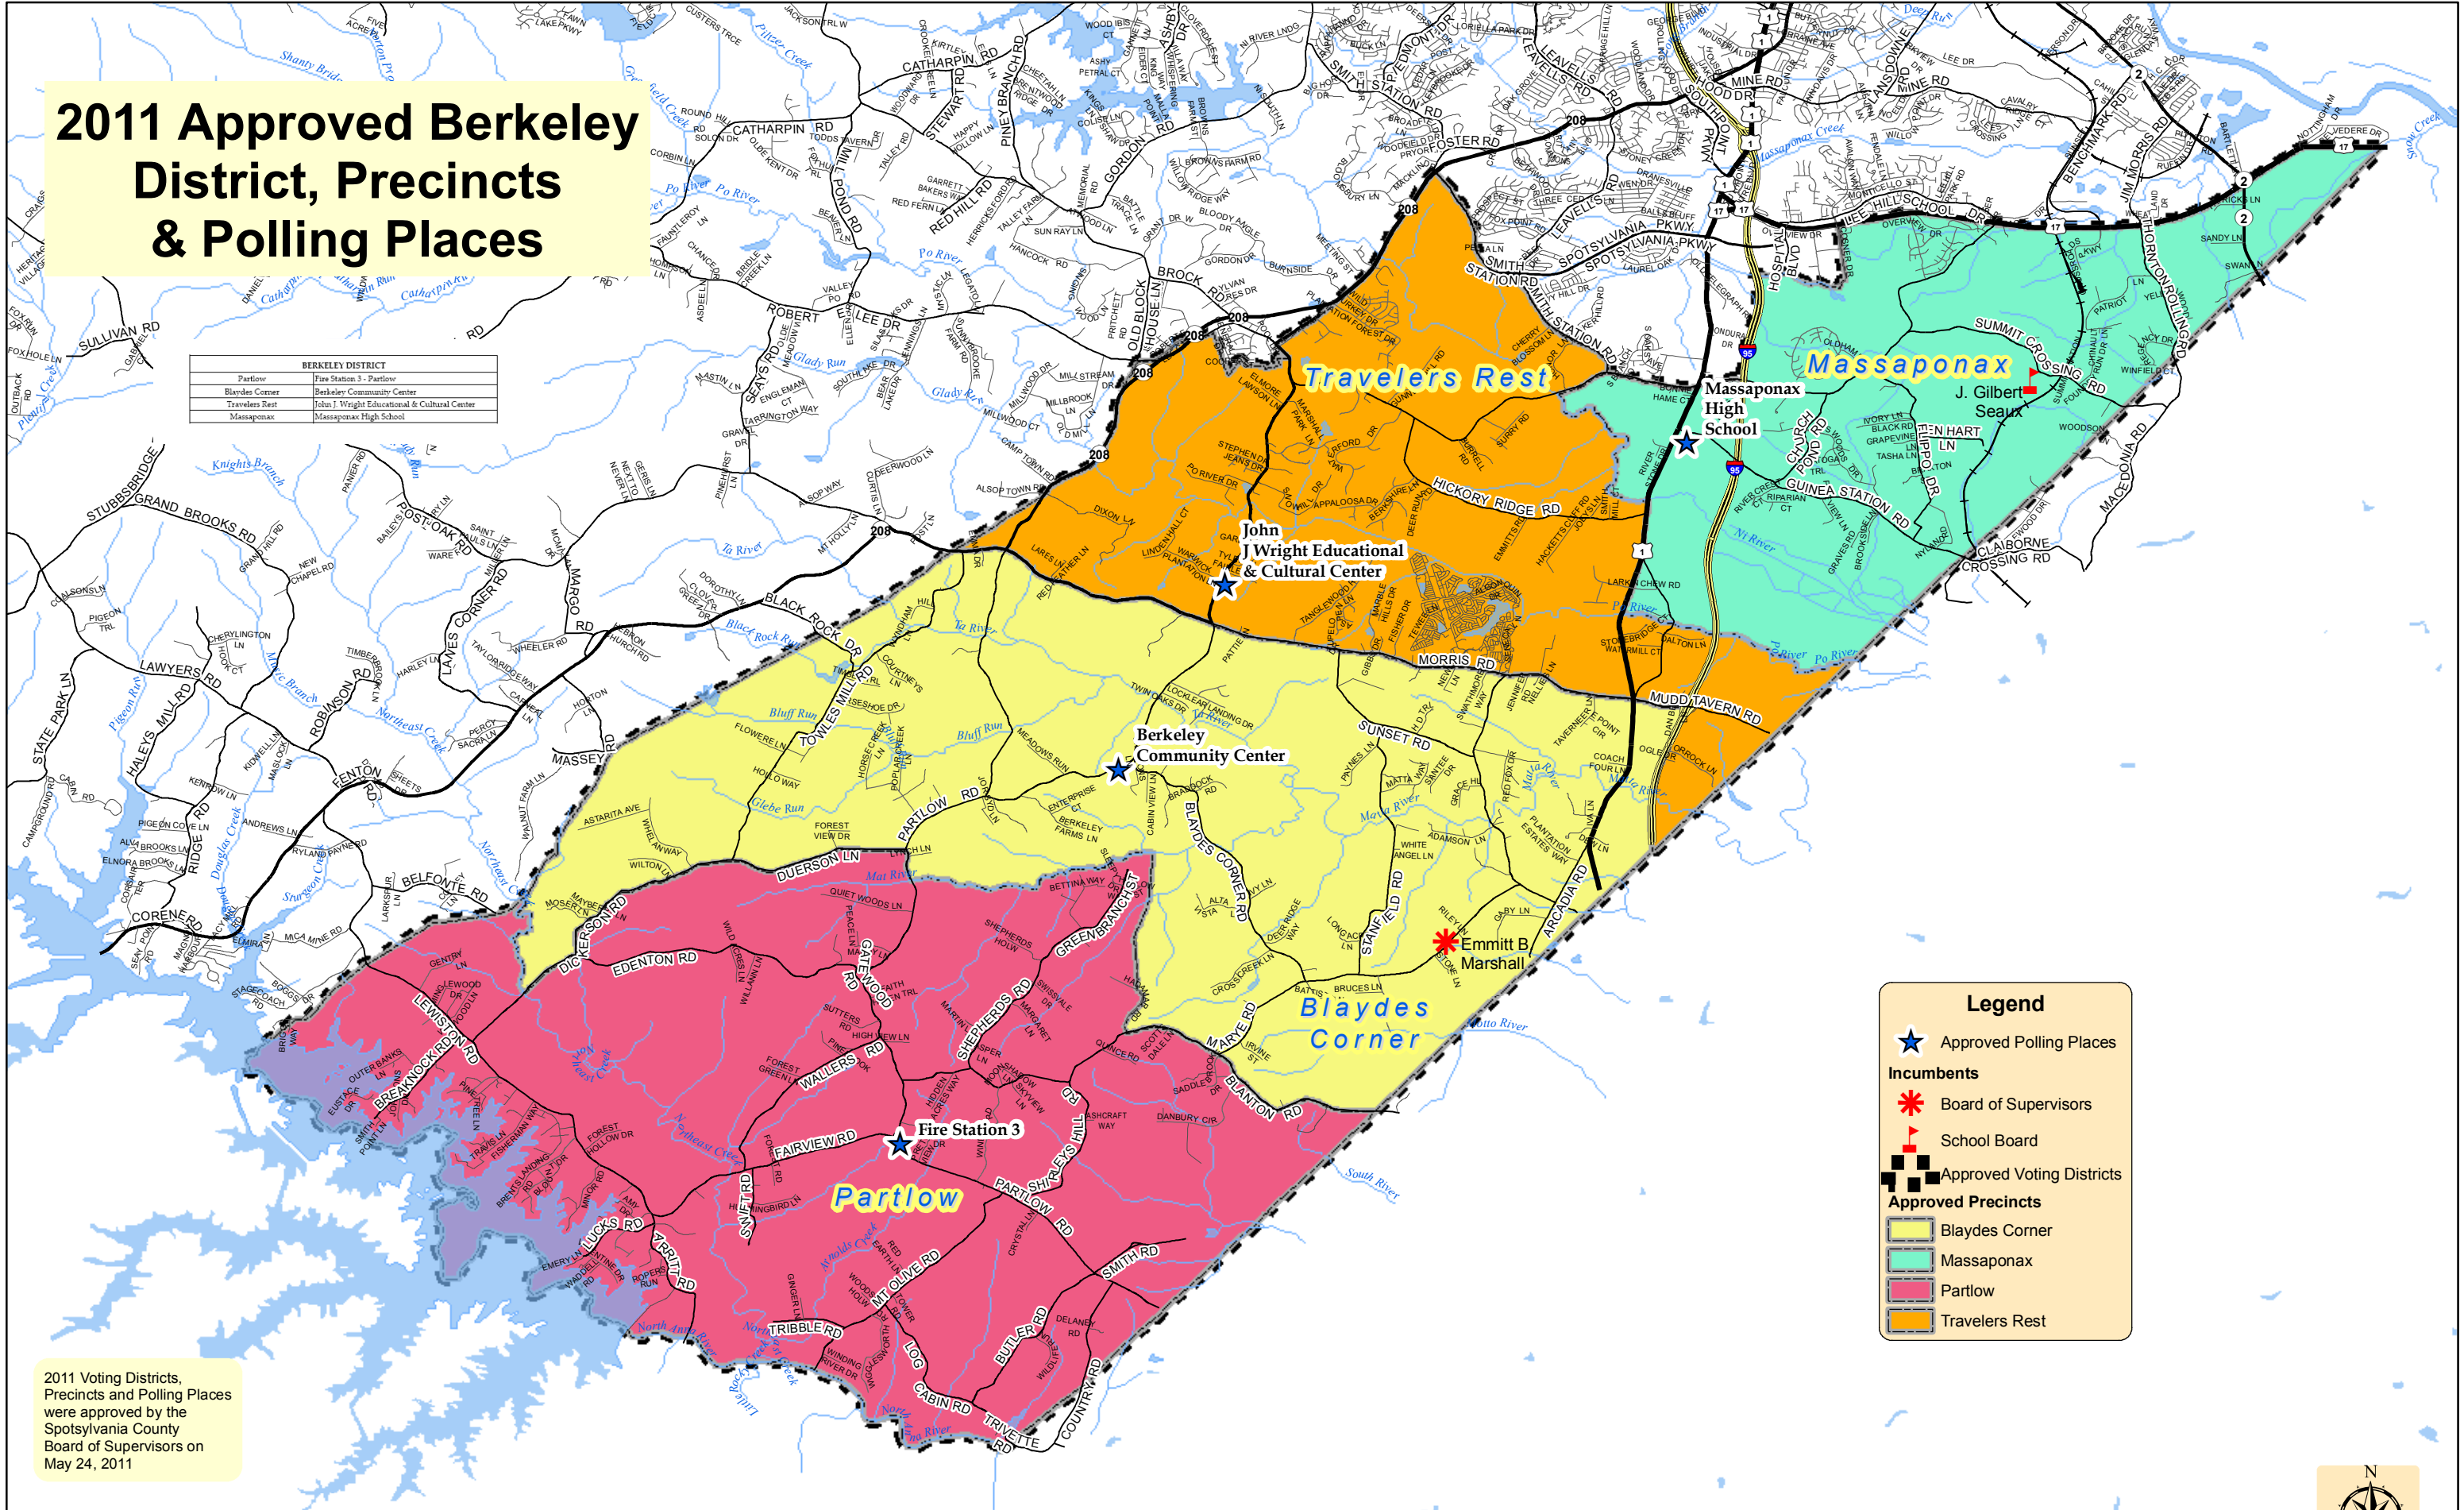

2011 Approved Berkeley District, Precincts & Polling Places

BERKELEY DISTRICT	
Partlow	Fire Station 3 - Partlow
Blaydes Corner	Berkeley Community Center
Travelers Rest	John J. Wright Educational & Cultural Center
Massaponax	Massaponax High School

Legend

- ★ Approved Polling Places
- Incumbents**
- ✳ Board of Supervisors
- 🏫 School Board
- ▣ Approved Voting Districts
- Approved Precincts**
- Blaydes Corner
- Massaponax
- Partlow
- Travelers Rest

2011 Voting Districts, Precincts and Polling Places were approved by the Spotsylvania County Board of Supervisors on May 24, 2011

1 inch = 2 miles

This map is formatted to print at 11" x 17"