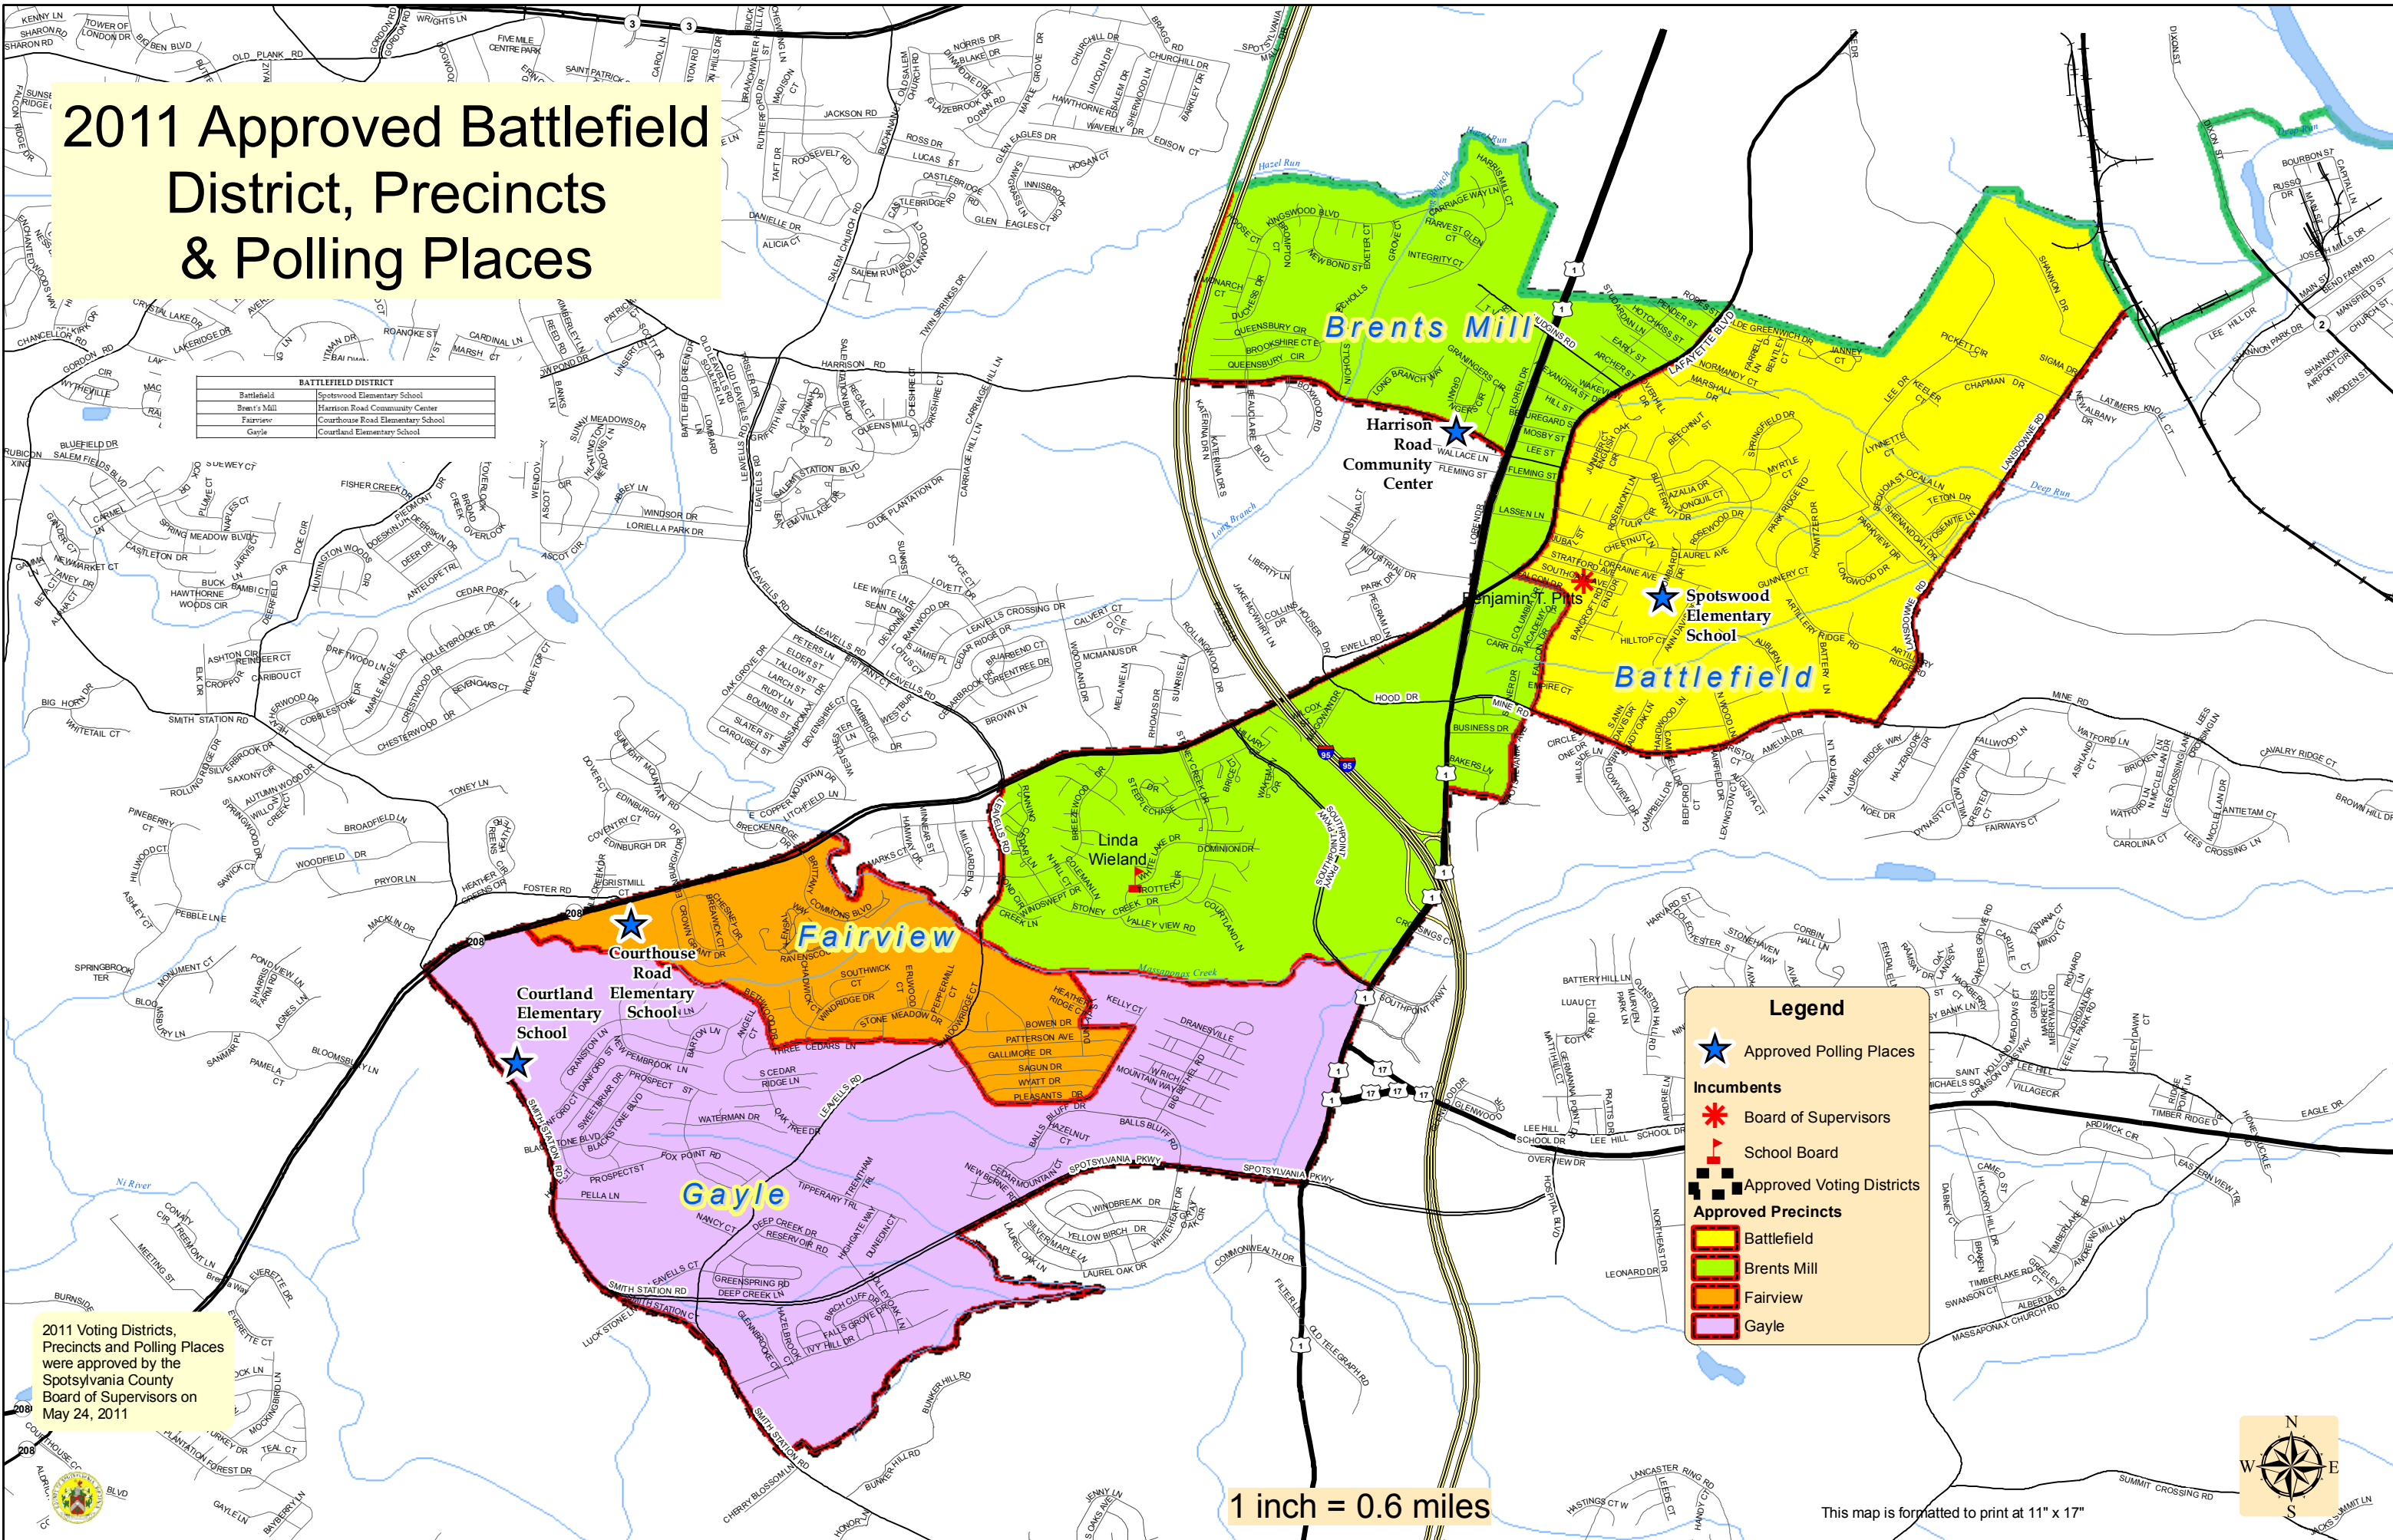

2011 Approved Battlefield District, Precincts & Polling Places

| BATTLEFIELD DISTRICT | |
|----------------------|-----------------------------------|
| Battlefield | Spotswood Elementary School |
| Brents Mill | Harrison Road Community Center |
| Fairview | Courthouse Road Elementary School |
| Gayle | Courtland Elementary School |

2011 Voting Districts, Precincts and Polling Places were approved by the Spotsylvania County Board of Supervisors on May 24, 2011

This map is formatted to print at 11" x 17"